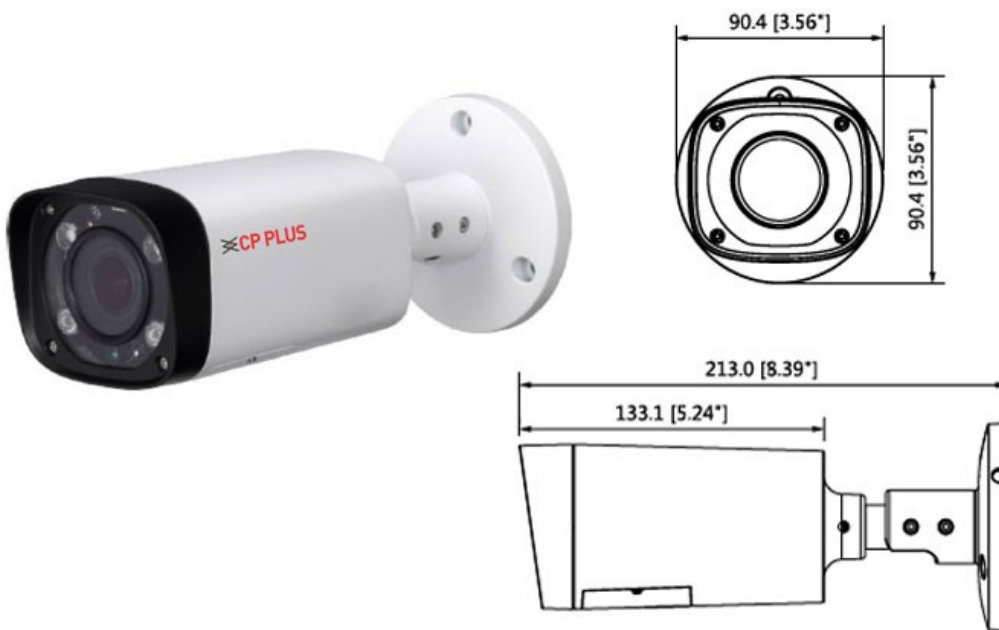

CP- UNC-TB41ZL6-MD

4 MP WDR IR Network Bullet Camera - 60Mtr.

Main Features

- 1/3" 4MP PS CMOS Image Sensor
- Max 20fps@4MP and 25/30fps@3MP
- H.265 and H.264 dual-stream encoding
- WDR(120dB), Day/Night (ICR), 3DNR, ROI, AWB, AGC, BLC,HLC
- 2.7~13.5mm motorized lens
- IR Range of 60 Mtrs, IP67, PoE, SD Card
- Mobile Software: iCMOB, gCMOB
- CMS Software: KVMS Pro, vOptimus Pro

*Product casing and specifications are subject to change without prior notice

CP- UNC-TB41ZL6-MD

4 MP WDR IR Network Bullet Camera - 60Mtr.

Feature

Image Sensor
 Effective Pixels
 Minimum Illumination
 Shutter Speed
 White Balance
 Lens
 Gain Control (AGC)
 S/N Ratio
 Back Light Compensation
 Video Compression
 Video Streaming
 Resolution
 Digital Zoom
 Motion detection
 Privacy Mask
 ICR
 ROI
 Bit Rate
 Protocol
 Ethernet
 User Account
 IR
 Smart Phone
 Micro SD
 Operating Temperature
 Power Source
 Power Consumption
 Weatherproof Standard
 Dimension
 Weight

Specification

1/3" 4MP Progressive scan CMOS
 2688(H) x 1520(V)
 0.03Lux/F1.4(Color,1/3s,30IRE) 0.3Lux/F1.4(Color,1/30s,30IRE) 0Lux/F1.4(IR on)
 Auto/Manual, 1/3(4)~1/100000s
 Auto/Natural/Street Lamp/Outdoor/Manual
 2.7mm~13.5mm motorized Lens
 Auto/Manual
 More than 45dB
 BLC/ HLC/ WDR(120dB)
 H.265+/H.265/H.264+/H.264
 Main Stream: 4MP(1~20fps)/3MP(1~25/30fps), Extra Stream: D1/CIF(1 ~ 25/30fps)
 (2688x1520)/(2560x1440)/(2304x1296)/1080P(1920x1080)/SXGA(1280x1024)/1.3M(1280x960)/720P(1280x720)/D1(704x576/704x480)/VGA(640x480)/CIF(352x288/352x240)
 16x
 Off / On (4 Zone, Rectangle)
 Off / On (4 Area, Rectangle)
 Auto ICR)/Color/B/W
 Off / On (4 Zone)
 H.265: 12K ~ 8448Kbps , H.264: 32K ~ 10240Kbps
 HTTP;TCP;ARP;RTSP;RTP;UDP;RTCP;SMTP;FTP;DHCP;DNS;DDNS;PPPOE;IPv4/v6;SNMP; QoS;
 UPnP; NTP; ONVIF; PSIA; CGI
 RJ-45 (10/100Base-T)
 20 Users
 IR Range of 60 Mtr.
 iPhone, iPad, Android Phone
 SD Card, Max 128GB
 -30°C~+60°C , Less than 95%RH
 DC12V, PoE (802.3af)
 <11.74W
 IP67
 72mmx 80mmx 212.8mm
 0.685Kg